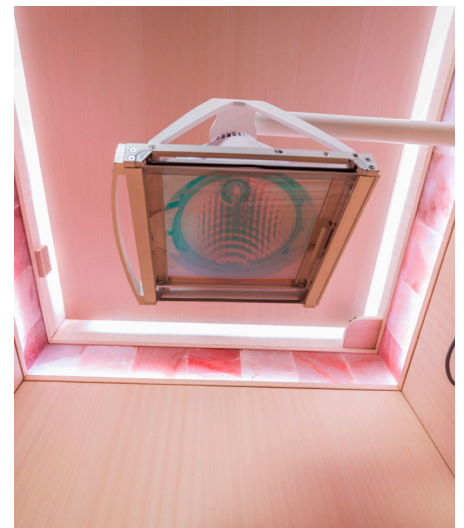

All our lounge models can be customized to fit any room, meet the highest design, and style expectations

When conceiving our Chaleur Lounge infrared sauna the task was to bring the absolute wellness feeling and relax comfort in to a limited space. Most infrared saunas have a straight sitting posture. On the drawing board is experimented to generate the maximum comfort experience.

Moreover, the main question was - how to implement in a lounge chair a full-spectrum infrared heater following and supporting the anatomy of the human body?

This research has resulted into a registered patent. The full-spectrum infrared heater in S - shape that seamlessly follows the body's posture was born. Lean back, relax and the penetrating warmth of the full-spectrum infrared S curve heater goes exactly where you want it.

Benefits of Ergonomic Heater & Chaleur Lounge Infrared Sauna

- RED DOT product design winner
- Patented design
- Unequaled ergonomic design and practicality
- Full coverage from cervix to coccyx due to 100cm long heater
- Full-spectrum dimmable heater
- No back pressure thank to the pads
- Controlled by AASC as no other controller
- Best infrared sauna on the market both functionally and aesthetically

The mental and physical benefits of the infrared therapy are known worldwide. After achieving a huge success with our infamous Chaleur Lounge, we have set ourselves the goal to add value to the cabin and incorporate a beauty treatment with Energizing Light Technology (ELT), combine these two therapies and create a world premiere Chaleur Lounge ELT! Light from various active spectrums penetrates deep into the skin and stimulates the body's own production of collagen. The gentle and pleasant light stimulates the collagen production of the face, neck and upper part of the torso. All this while having a relaxing infrared session to unwind and detox.