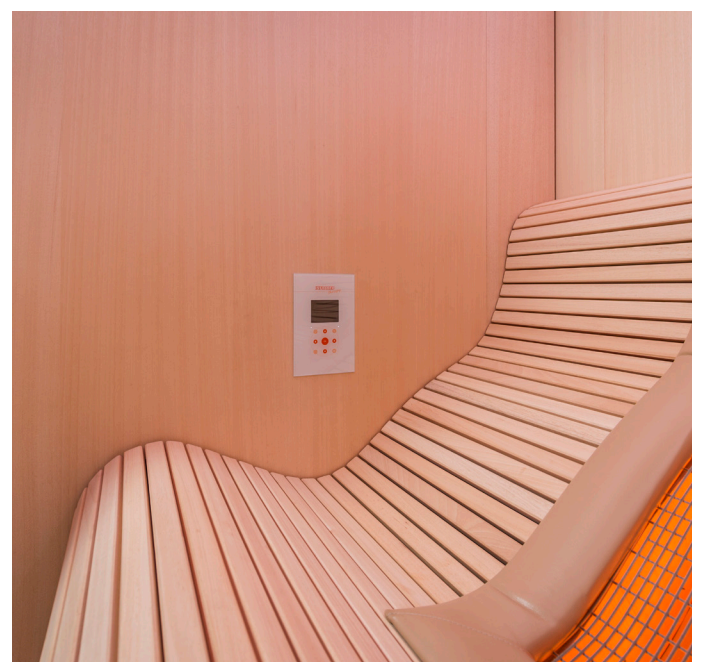

All our lounge models can be customized to fit any room, meet the highest design, and style expectations

When conceiving our Chaleur Lounge infrared sauna the task was to bring the absolute wellness feeling and relax comfort in to a limited space. Most infrared saunas have a straight sitting posture. On the drawing board is experimented to generate the maximum comfort experience.

Moreover, the main question was - how to implement in a lounge chair a full-spectrum infrared heater following and supporting the anatomy of the human body?

This research has resulted into a registered patent. The full-spectrum infrared heater in S - shape that seamlessly follows the body's posture was born. Lean back, relax and the penetrating warmth of the full-spectrum infrared S curve heater goes exactly where you want it.

Benefits of Ergonomic Heater & Chaleur Lounge Infrared Sauna

- RED DOT product design winner
- Patented design
- Unequaled ergonomic design and practicality
- Full coverage from cervix to coccyx due to 100cm long heater
- Full-spectrum dimmable heater
- No back pressure thank to the pads
- Controlled by AASC as no other controller
- Best infrared sauna on the market both functionally and aesthetically

The mental and physical benefits of the infrared therapy are known worldwide. After achieving a huge success with our infamous Chaleur Lounge, we have set ourselves the goal to add value to the cabin and incorporate a beauty treatment with Energizing Light Technology (ELT), combine these two therapies and create a world premiere Chaleur Lounge ELT! Light from various active spectrums penetrates deep into the skin and stimulates the body's own production of collagen. The gentle and pleasant light stimulates the collagen production of the face, neck and upper part of the torso. All this while having a relaxing infrared session to unwind and detox.