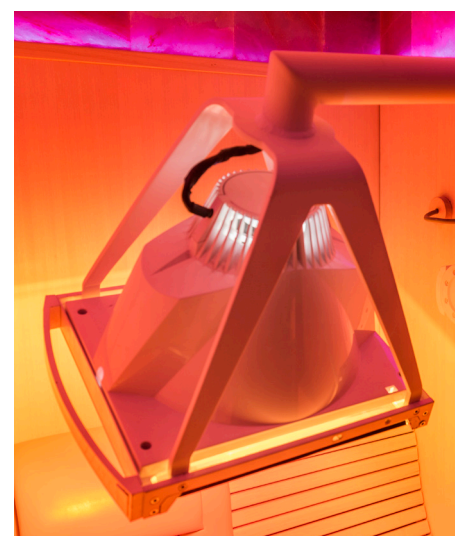

All our lounge models can be customized to fit any room, meet the highest design, and style expectations

When conceiving our Chaleur Lounge infrared sauna the task was to bring the absolute wellness feeling and relax comfort in to a limited space. Most infrared saunas have a straight sitting posture. On the drawing board is experimented to generate the maximum comfort experience.

Moreover, the main question was - how to implement in a lounge chair a full-spectrum infrared heater following and supporting the anatomy of the human body?

This research has resulted into a registered patent. The full-spectrum infrared heater in S - shape that seamlessly follows the body's posture was born. Lean back, relax and the penetrating warmth of the full-spectrum infrared S curve heater goes exactly where you want it.

Benefits of Ergonomic Heater & Chaleur Lounge Infrared Sauna

- RED DOT product design winner
- Patented design
- Unequaled ergonomic design and practicality
- Full coverage from cervix to coccyx due to 100cm long heater
- Full-spectrum dimmable heater
- No back pressure thank to the pads
- Controlled by AASC as no other controller
- Best infrared sauna on the market both functionally and aesthetically

The mental and physical benefits of the infrared therapy are known worldwide. After achieving a huge success with our infamous Chaleur Lounge, we have set ourselves the goal to add value to the cabin and incorporate a beauty treatment with Energizing Light Technology (ELT), combine these two therapies and create a world premiere Chaleur Lounge ELT! Light from various active spectrums penetrates deep into the skin and stimulates the body's own production of collagen. The gentle and pleasant light stimulates the collagen production of the face, neck and upper part of the torso. All this while having a relaxing infrared session to unwind and detox.