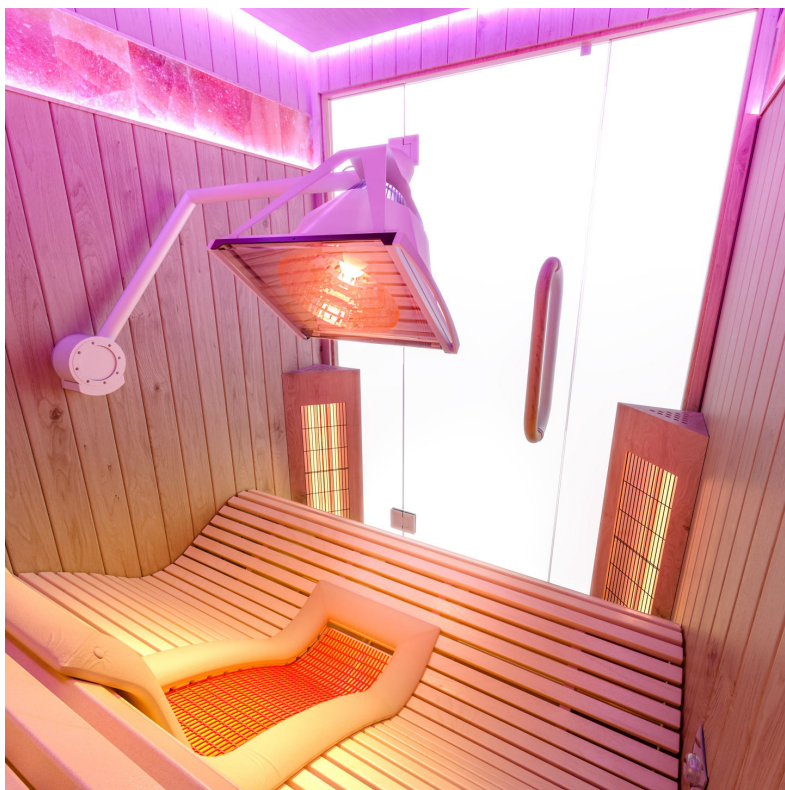

3D Visualization

- Technical Drawings