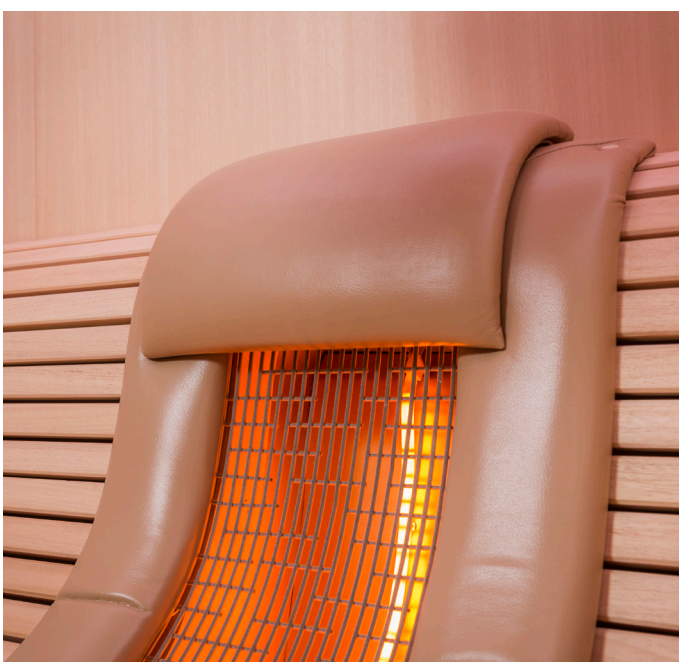

All our lounge models can be customized to fit any room, meet the highest design, and style expectations

When conceiving our Chaleur Lounge infrared sauna the task was to bring the absolute wellness feeling and relax comfort in to a limited space. Most infrared saunas have a straight sitting posture. On the drawing board is experimented to generate the maximum comfort experience.

Moreover, the main question was - how to implement in a lounge chair a full-spectrum infrared heater following and supporting the anatomy of the human body?

This research has resulted into a registered patent. The full-spectrum infrared heater in S - shape that seamlessly follows the body's posture was born. Lean back, relax and the penetrating warmth of the full-spectrum infrared S curve heater goes exactly where you want it.

Benefits of Ergonomic Heater & Chaleur Lounge Infrared Sauna

- RED DOT product design winner
- Patented design
- Unequaled ergonomic design and practicality
- Full coverage from cervix to coccyx due to 100cm long heater
- Full-spectrum dimmable heater
- No back pressure thank to the pads
- Controlled by AASC as no other controller
- Best infrared sauna on the market both functionally and aesthetically

The mental and physical benefits of the infrared therapy are known worldwide. After achieving a huge success with our infamous Chaleur Lounge, we have set ourselves the goal to add value to the cabin and incorporate a beauty treatment with Energizing Light Technology (ELT), combine these two therapies and create a world premiere Chaleur Lounge ELT! Light from various active spectrums penetrates deep into the skin and stimulates the body's own production of collagen. The gentle and pleasant light stimulates the collagen production of the face, neck and upper part of the torso. All this while having a relaxing infrared session to unwind and detox.