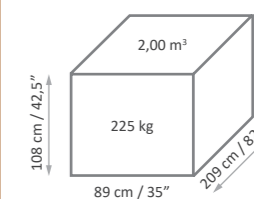

Packaging details

MAXIMUM CAPACITY
PORTATA MASSIMA
200 kg

3 MODI PER VIVERE LUSSO E INNOVAZIONE

3 WAYS TO EXPERIENCE LUXURY AND INNOVATION

MASSAGE MASSAGGIO

Venice Head Spa is designed to offer an unparalleled massage experience, thanks to the **combination of advanced ergonomics and fully electric adjustments**. The **memory foam mattress** provides optimal support, evenly distributing weight to eliminate pressure points and maximize relaxation.